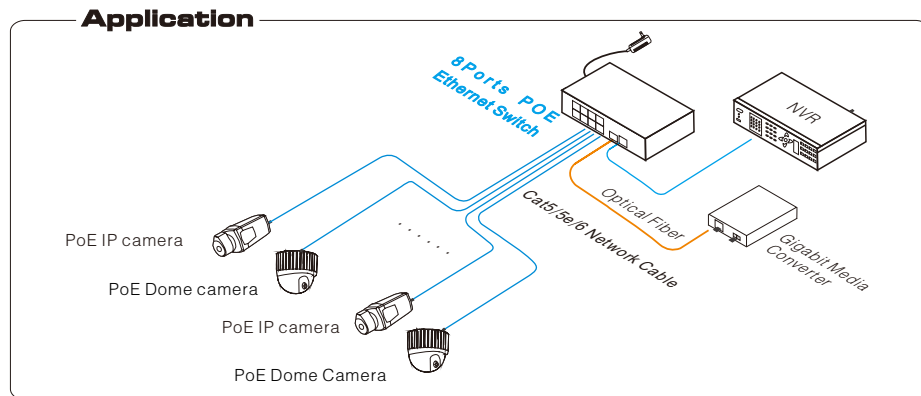

8 Ports PoE Ethernet Switch

Quick start Guide

Ver 1.0

The un-managed 8 ports switch provides one uplink ethernet port and one uplink optical port (both gigabit), 8*10/100Mbps PoE ports which supporting af/at PoE standard. It supports one key CCTV mode: 1. Realize VLAN : 1~8 downlink PoE ports communicate with uplink ports only; 2. Extend the POE Ports transmission distance up to 250m (Max distance will depend on the camera and cable), but the downlink bandwidth only 10Mbps; 3.PoE watchdog (Detect POE device when it is frozen, reboot automatically). The product could be used in network security video surveillance, network project etc.

Feature

- Provide 8*10/100Base-T RJ45 PoE ports, 1*10/100/1000Base-T RJ45 and 1*1000Base-X SFP port ;
- The 8 PoE ports support IEEE802.3 af/at standard and can provide up to 30W power per port;
- One key CCTV mode: 1. Realize VLAN : 1~8 downlink PoE ports communicate with uplink ports only; 2. Extend the POE Ports transmission distance up to 250m (Max distance will depend on the camera and cable), but the downlink bandwidth only 10Mbps; 3.PoE watchdog (Detect POE device when it is frozen, reboot automatically);
- 6KV surge protection, 8KV/15KV ESD protection;
- -30°C ~ 65°C working temperature;
- Din-rail and wall-mount installation.

Caution

- 1) Transmission distance is related to the connecting cable. We suggest to use standard Cat5e/6 network cable to get the best transmission effect.
- 2) If use optical uplink port, customer needs to purchase additional SFP module.
- 3) The equipment must be connected to anti-thunder grounding ,otherwise the protection level will be greatly reduced ; please use NO. 20th or above wire to connect grounding terminal to the earth.