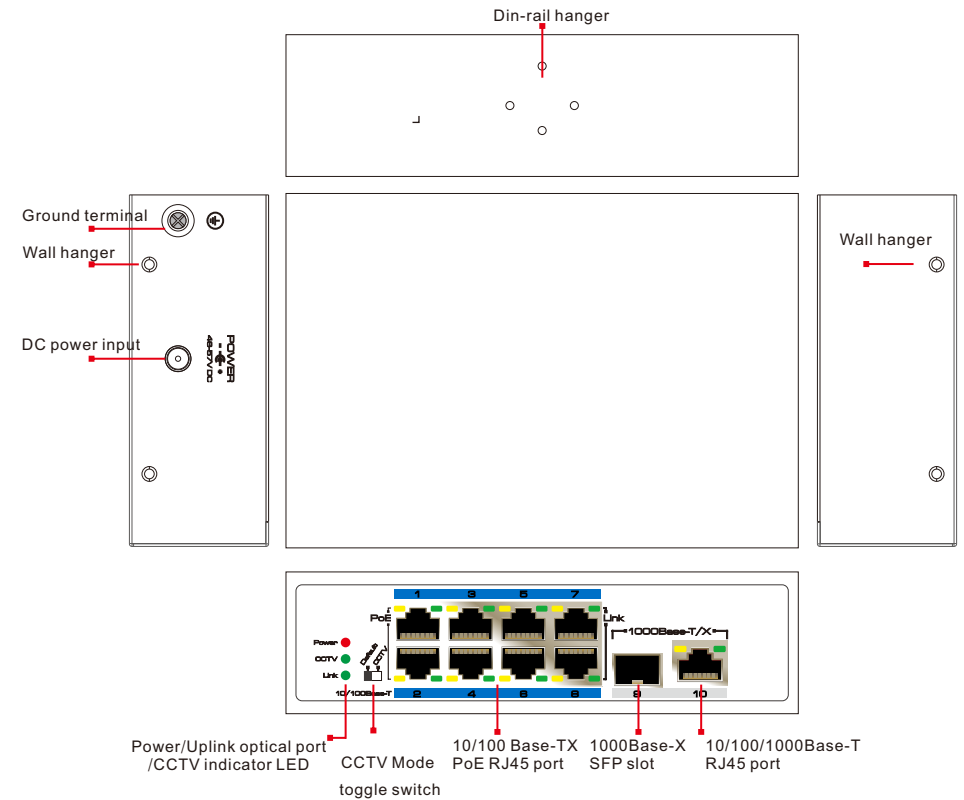

Board Diagram

Installation steps

Please check the following items before installation. If any missing, please contact the dealer.

● POE Ethernet switch	1 pc
● Power adapter	1 pc
● Wall hangers	2 pcs
● Din rail hanger	1 pc
● User manual	1 pc