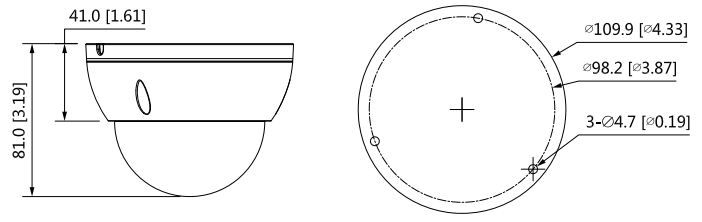

Dimensions (mm[inch])

Accessories

Optional: