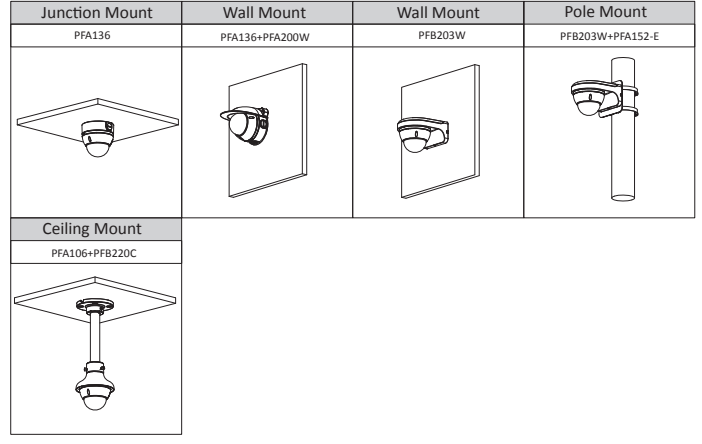

PFM321D  
DC12V1A Power  
Adapter

LR1002-1ET/1EC  
Single-port Long  
Reach Ethernet over  
Coax Extender

PFM900-E  
Integrated Mount  
Tester

PFM114  
TLC SD Card

**Ordering Information**

Type	Part Number	Description
2MP Camera	DH-IPC-HDBW2231EP-S-S2	2MP WDR IR Mini Dome Network Camera, PAL
	DH-IPC-HDBW2231EN-S-S2	2MP WDR IR Mini Dome Network Camera, NTSC
Accessories (optional)	PFA136	Junction Box
	PFA200W	Rain Shade
	PFB203W	Wall Mount
	PFA152-E	Pole Mount
	PFA106	Mount Adapter
	PFB220C	Celling Mount
	PFM321D	DC12V1A Power Adapter
	LR1002-1ET/1EC	Single-port Long Reach Ethernet Over Coax Extender
	PFM900-E	Integrated Mount Tester
	PFM114	TLC SD Card