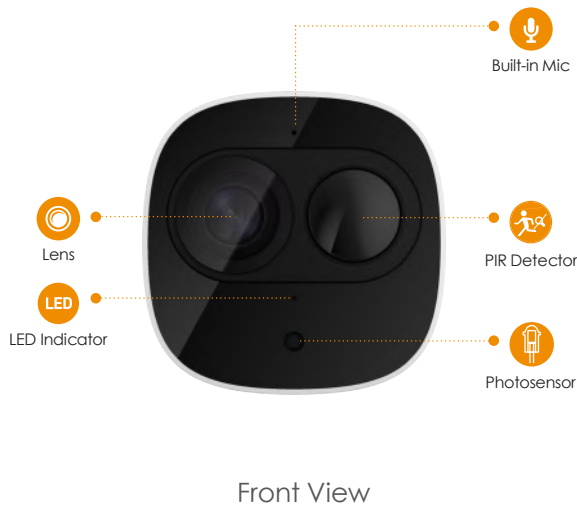

Specifications

Cell Pro

Camera

1/2.7" 2 Megapixel Progressive CMOS
2MP (1920 x 1080)
Night Vision: 10m(33ft) Distance
2.8mm Fixed Lens, F2.2
Field of View : 110° (H), 61° (V), 130° (D)

Video

Video Compression : H.265/H.264
Up to 20fps Frame Rate

Notice Management

PIR Detection

Network

Wi-Fi: IEEE802.11b/g/n,50m(164ft) Open Field
Imou App: iOS, Android

Base Station

Network

1 x 100Mbps Ethernet Port
Wi-Fi: IEEE802.11b/g/n, 100m(328ft) Open Field, 2 X 2 MIMO

Auxiliary Interface

1 x DC Power Port   1 x LAN Port
1 x Reset Button   1 x USB2.0 Port
1 x Sync Button

Auxiliary Interface

Built-in Mic & Speaker
Micro USB Power Port
SYNC Button

General

DC 5V 1A Power Supply or Rechargeable Battery Power
6 Months Battery for a Full Charge
Power Consumption: ≤3W
IP65
Working Environment: -20°C~+45°C (-4°F~113°F),
Less Than 95%RH
Dimension: 77 x 77 x 71.5mm(3.03 x 3.03x 2.81 inch)
Weight: 350g(0.77lb)
CE, FCC, UL

General

DC 12V 2A Power Supply
Power Consumption: ≤6W
Working Environment: -10°C~+50°C (14°F~122°F),
Less Than 90%RH
Dimension: 157 x 108 x 154mm(6.18 x 4.25 x 6.06 inch)
Weight: 270g(0.60lb)