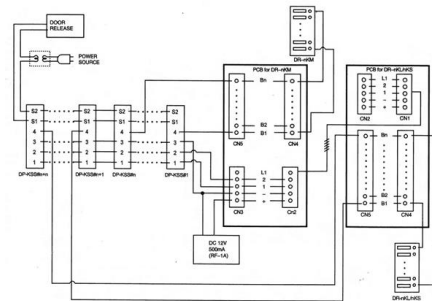

Wiring Diagram :

Compatible devices:

Power Adapter AC110/240V
to DC12V

Audio Unit DP-SS

Also available as a KIT with
+Audio unit + power supply :