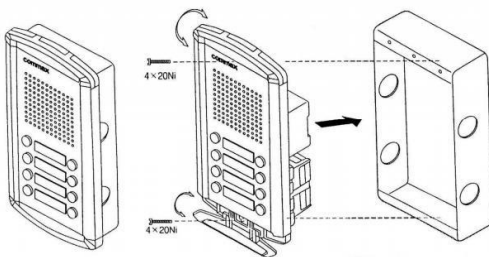

Installation Diagram: