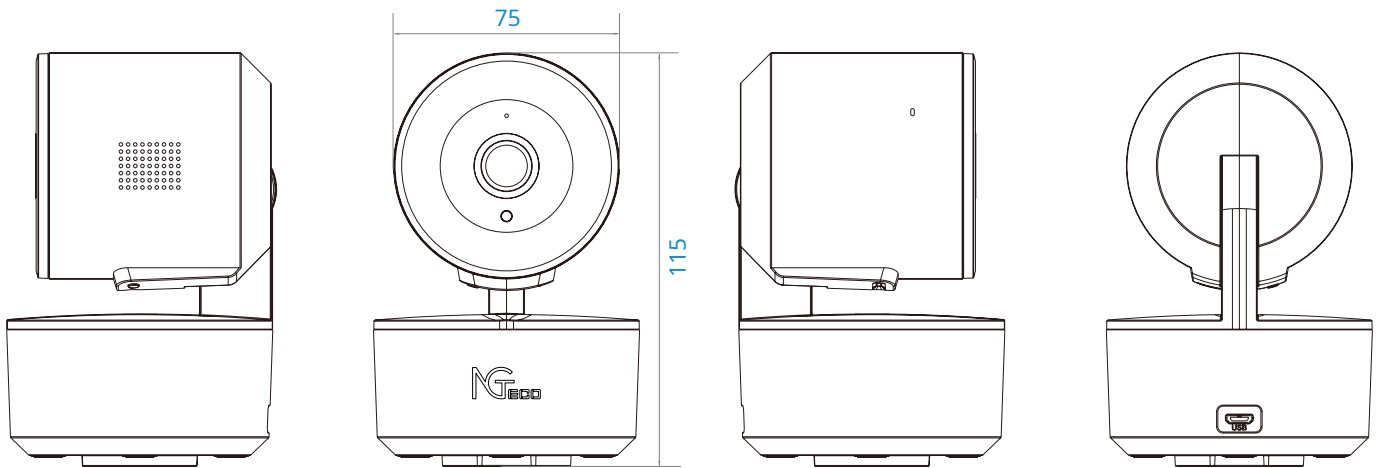

Pan and tilt view
Rotate and set the camera point of view through the app

Bi-directional audio
Listen or talk back and forth

Night vision
See what happens even in the dark

specs

Camera	image sensing	1/2.7" CMOS Sensor
	Minimum illumination	0.1Lux/F1.2
	Resolution	1080P (1920*1080)
	Pan and tilt view	Pan 355 degrees Tilt 80 degrees
Lens	Focal length	3.6mm
	Field of view	Horizontal view 85°
	Opening	F2.0
Alarm	Motion detection	supports
	human detection	N/A
	follow motion	supports
Video	video compression	H.264
	night vision	5 meters
	Frames per second	15f/s
	flip image	supports
Audio	audio compression	PCM
	detection distance	5 meters
	Speaker	Incorporated
	dual-audio	supports
Net	wireless protocol	802.11b/g/n (2.4GHz Wi-Fi)
	data security	End-to-end encryption WEP/WPA/WPA2
	Protocol	WebRTC
	Cloud storage	supports
General	local storage	Maximum support 256GB
	Power supply	DC5V/1A
	Power adapter options	US / EU / UK
	Energy consumption	2W Watts (Max.)
	Work temperature	- 10 ~ 60°C
	working humidity	20% ~ 95%
	Regulatory certifications	CE/FCC

Application scenarios

Living room

children's room

Dimensions (mm)

NGTECO CO., LIMITED

www.ngteco.com

www.zkteco.com.ar

service.ng@ngteco.com